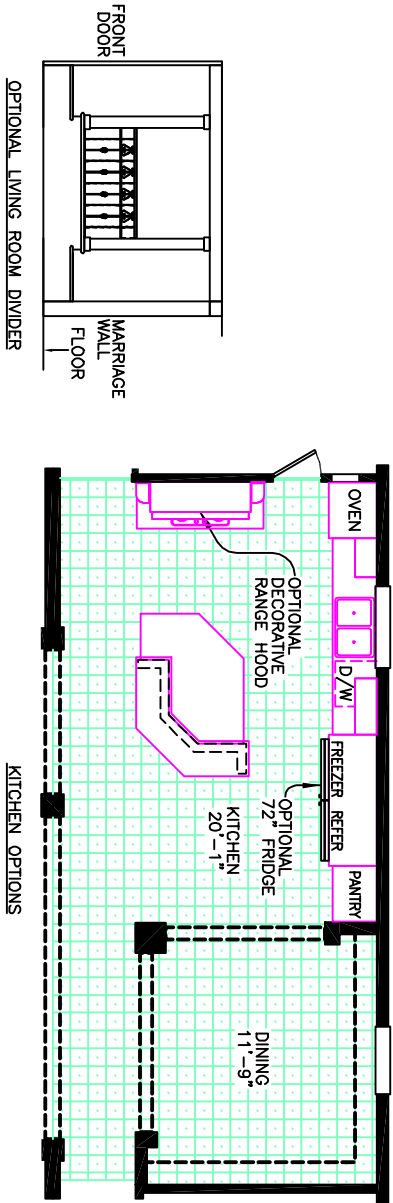

FRANKLIN SERIES HOMES

4050-80-3-32

32 x 80 3 BEDROOM 2 BATH (APPROXIMATELY 2280 SF)

Consistent with our ongoing program of product improvement, Hamilton Bay reserves the right to change prices, specifications and decor without notice. Some items shown on this illustration are optional. OVERALL LENGTH INCLUDES APPROXIMATELY 4'-0" FOR HITCH AND ROOM DIMENSIONS ARE APPROXIMATE.