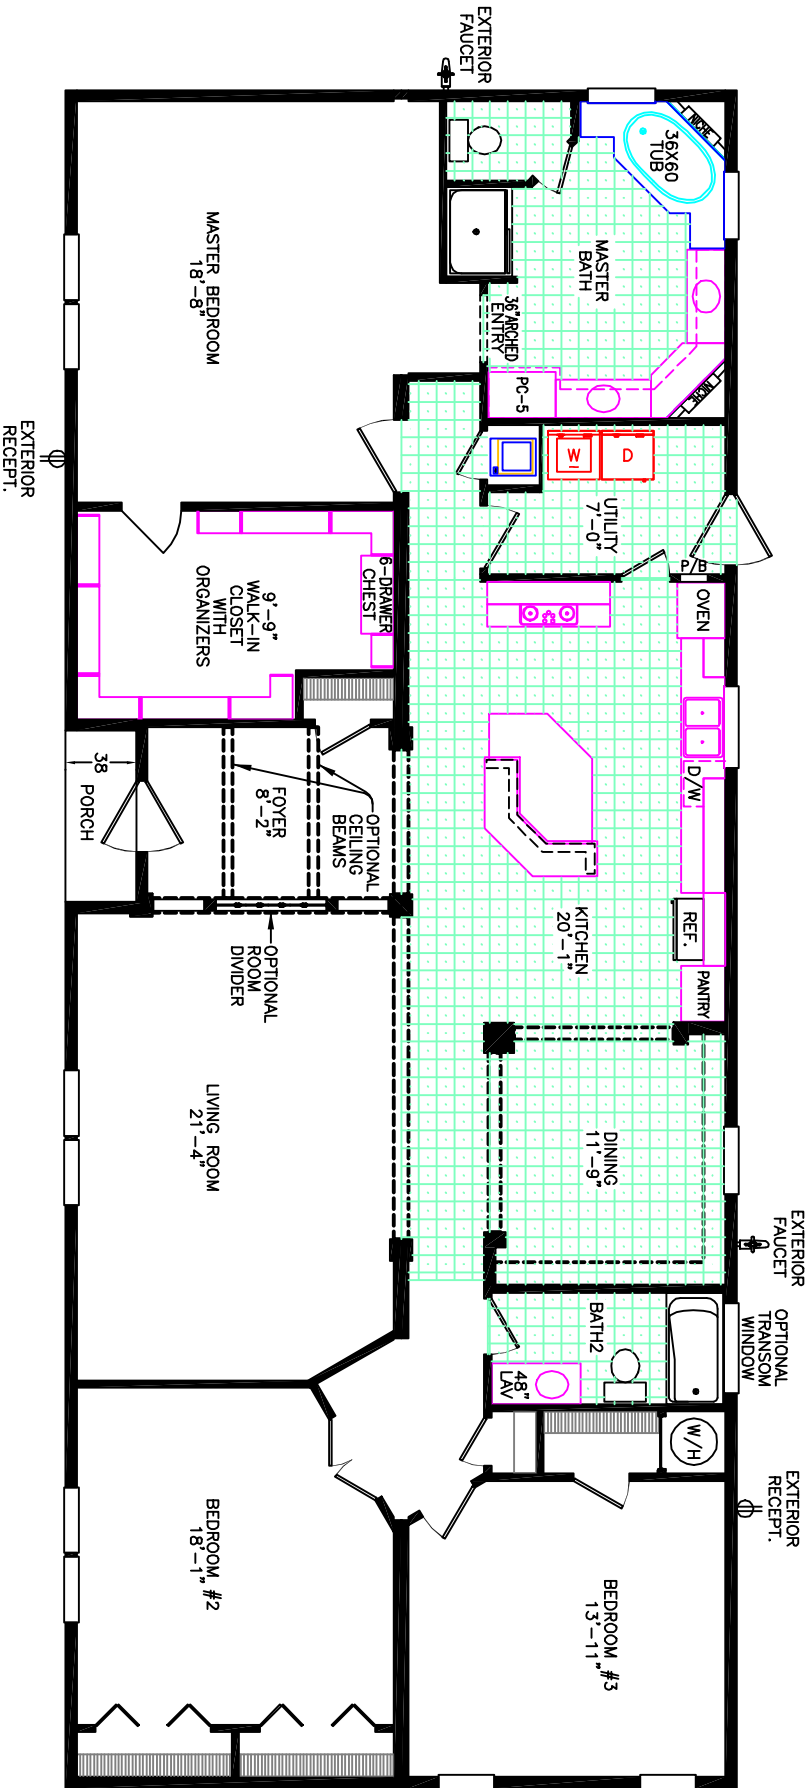

FRANKLIN SERIES HOMES

4050-80-3-32

32 x 80 3 BEDROOM 2 BATH (APPROXIMATELY 2280 SF)

Consistent with our ongoing program of product improvement, Hamilton Bay reserves the right to change prices, specifications and decor without notice. Some items shown on this illustration are optional. OVERALL LENGTH INCLUDES APPROXIMATELY 4'-0" FOR HITCH AND ROOM DIMENSIONS ARE APPROXIMATE.